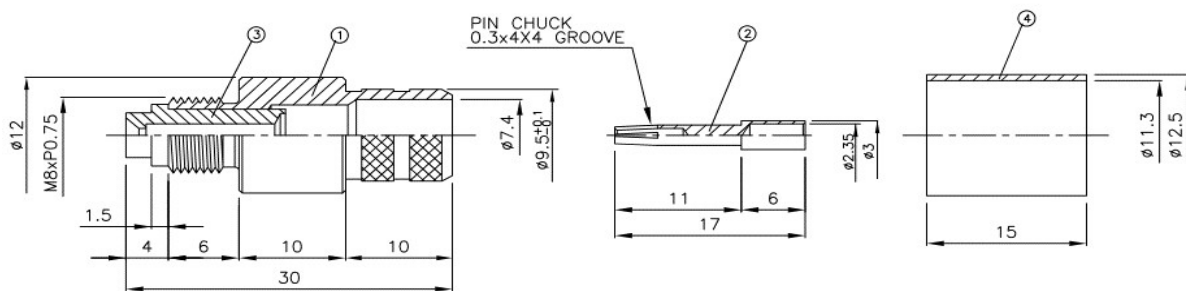

NI - 140 / FME Stecker

NO	DESCRIPTION	MATERIAL	Q'TY	FINISH
1	BODY	BRASS	1	NICKEL
2	PIN	BRASS	1	GOLD
3	INSULATION	DELRIN	1	DELRIN
4	RING 1	BRASS	1	NICKEL
5	RING 2	BRASS	1	NICKEL