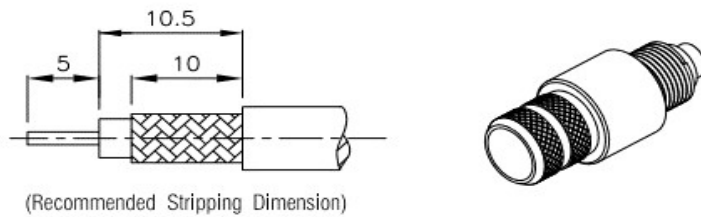

NI - 140 / FME Stecker

NO	DESCRIPTION	MATERIAL	Q'TY	FINISH
1	BODY	BRASS	1	NICKEL
2	PIN	BRASS	1	GOLD
3	INSULATION	DELRIN	1	DELRIN
4	RING 1	BRASS	1	NICKEL
5	RING 2	BRASS	1	NICKEL